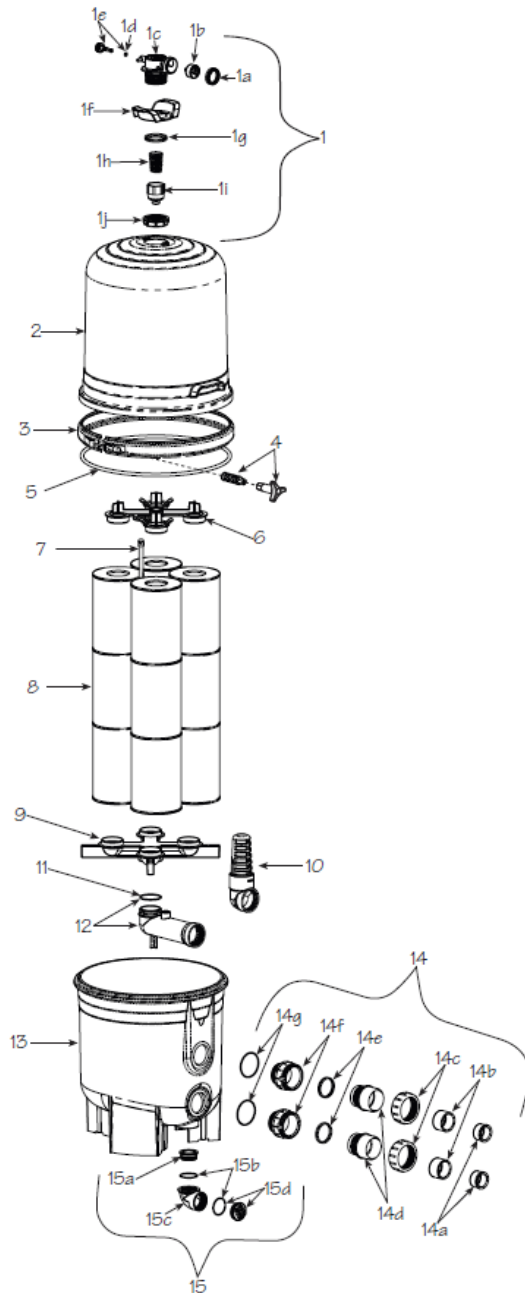

Waterway Crystal Water parts diagram for models: 570-0325-07, 570-0425-07, 570-0525-07

CRYSTAL WATER/AQUA CLEAR CARTRIDGE FILTER

Replacement Parts Diagram

CARTRIDGE FILTER REPLACEMENT PARTS

ITEM	PART NO.	DESCRIPTION
1	550-4240	Pressure Relief Valve Assembly
1a	602-4211	Service Bezel
1b	830-4200	Pressure Gauge
1c	519-4281	Air Relief Body
1d	805-0110	O-Ring
1e	550-4230	Pressure Relief Screw with O-Ring
1f	602-4201	Handle, Pressure Relief Valve
1g	805-0233	O-Ring (2)
1h	827-8150	Spring (Plunger)
1i	519-4370	Plunger
1j	718-4200	Valve Nut
2	550-4460	325 Sq. Ft. Filter Lid w/Crystal Water/Aqua Clean Cartridge Filter Labels
	550-4410	425 Sq. Ft. Filter Lid w/Crystal Water/Aqua Clean Cartridge Filter Labels
	550-4420	525 Sq. Ft. Filter Lid w/Crystal Water/Aqua Clean Cartridge Filter Labels
3	550-4260	Metal Clamp with Clamp Spring Assembly
4	550-4250	Clamp Spring Assembly and Wrench
5	805-0000	O-Ring Main Body
6	519-4320	Plug – Cartridge Manifold
7	550-4370	Air Relief Assembly w/tube – 325 Sq. Ft. Cartridge Filter
	550-4340	Air Relief Assembly w/tube – 425 Sq. Ft. Cartridge Filter
	550-4330	Air Relief Assembly w/tube – 525 Sq. Ft. Cartridge Filter
8	817-0081	81 ¹ / ₄ Sq. Ft. Cartridge – 325 Sq. Ft. Cartridge Filter (4)
	817-0106	106 ¹ / ₄ Sq. Ft. Cartridge – 425 Sq. Ft. Cartridge Filter (4)
	817-0131	131 ¹ / ₄ Sq. Ft. Cartridge – 525 Sq. Ft. Cartridge Filter (4)
9	550-4300	Cartridge Manifold Assembly
10	550-4500	Intake Diffuser Assembly
11	805-0230	O-Ring
12	550-4360	Long Elbow with Venturi Air Bleeder and O-Ring
13	550-4400	Filter Body with Labels
14	550-4270	Bulkhead Fittings Pack – Fitting Nuts O-Ring 2 ¹ / ₂ " to 2" Reducers
14a	421-4070	2" to 1 ¹ / ₂ " Reducer
14b	421-4201	2 ¹ / ₂ " to 2" Reducer
14c	415-4211	2 ¹ / ₂ " Union Nut (2)
14d	417-2201	2 ¹ / ₂ " Tailpiece w/Piston O-Ring Groove (2)
14e	805-0232	O-Ring (2)
14f	419-4201	CPL, 2 ¹ / ₂ " Thd – (2)
14g	805-0339	O-Ring (2)
15	400-6600	Drain Elbow Assembly w/Drain Plug – O-Rings & Base Fitting
15a	215-4200	Base Wall Fitting
15b	805-0229	O-Ring (2)
15c	411-4231	2" Drain Elbow
15d	400-6651	2" Plug Assembly with O-Ring