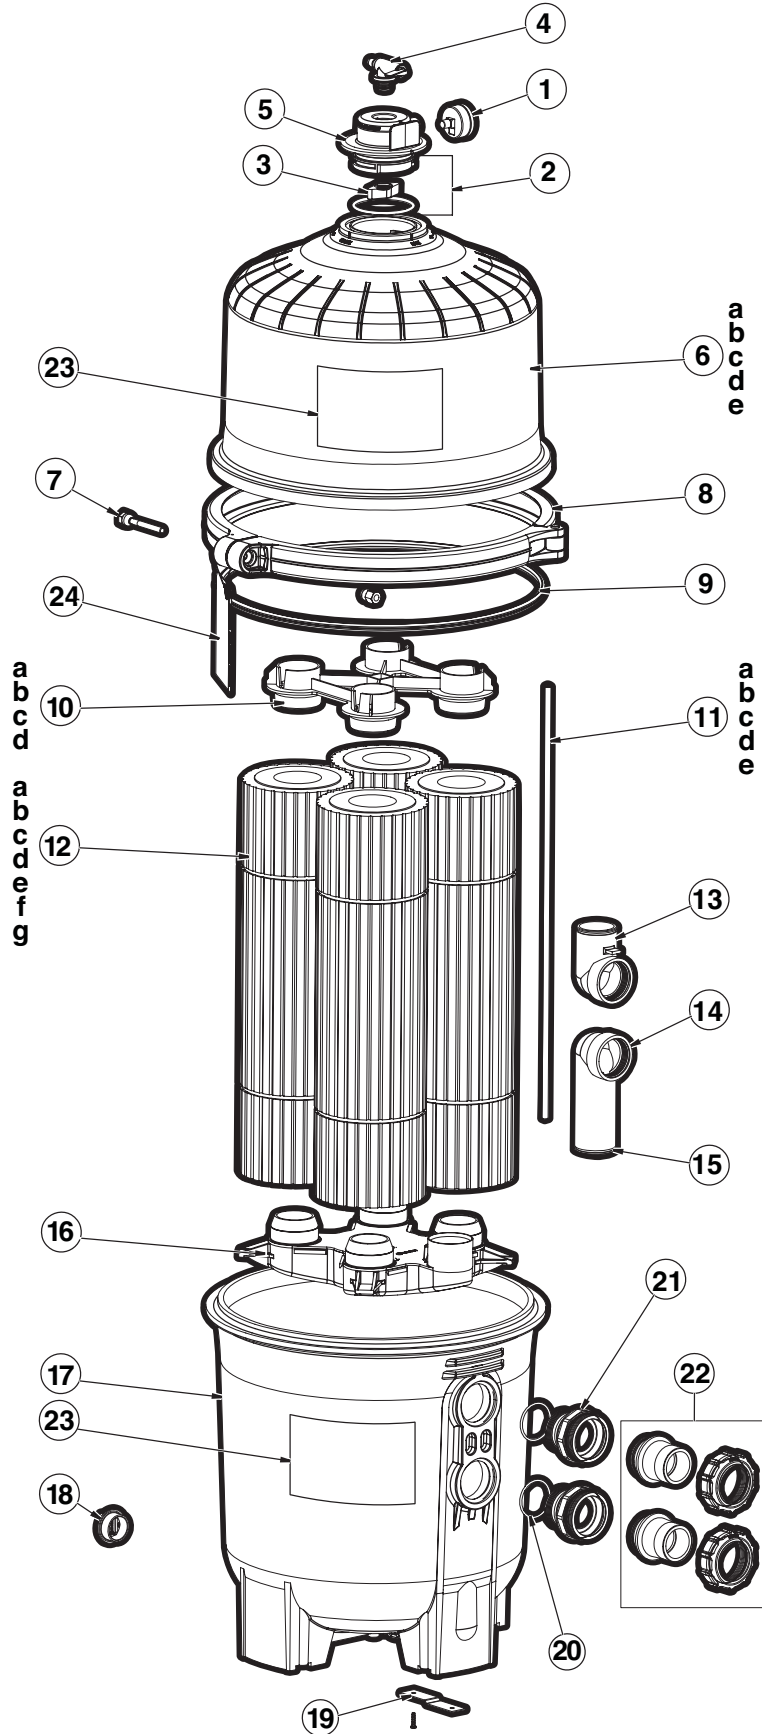

SwimClear™

CARTRIDGE FILTER SERIES REPLACEMENT PARTS

Parts Diagram

Filters

Parts Listing

Ref. No.	Part No.	Description	Ctn. Qty.	No. Req'd
1	ECX2712B1	Pressure Gauge	10	1
2	DEX2420Z8A	O-Ring Kit (<i>Set of 2</i>)	10	1
3	CCX1000N	Manual Air Relief Valve Nut	10	1
4	CCX1000V	Manual Air Relief Valve with O-Ring	1	1
5	DEX2420MAR2	Manual Air Relief Assembly	1	1
6a	DEX2420BTC	Filter Head (C2020/C2025)	1	1
6b	DEX3620BTC	Filter Head (C3020/C3025)	1	1
6c	DEX4820BTC	Filter Head (C4020/C4025)	1	1
6d	DEX6020BTC	Filter Head (C5020/C5025)	1	1
6e	DEX7220BTC	Filter Head (C7000 Series)	1	1
7	DEX2421J2*	Clamp Bolt and Nut	10	1
8	DEX2421JKIT	Clamp Assembly (including Clamp, Clamp Nut and Bolt, Warning Hang Tag, Metal Reinforced Seal and Labels)	1	1
9	DEX2422Z2*	Metal Reinforced Seal	10	1
10a	CX2020DA	Top Closure Plate (C2020/C2025)	1	1
10b	CX3020DA	Top Closure Plate (C3020/C3025, C4020/C4025)	1	1
10c	CX5020DA	Top Closure Plate (C5020/C5025)	1	1
10d	CX3020D4	Top Closure Plate (C7000 Series)	1	1
11a	CX800Z4	Air Relief Tube Assembly (C2020/C2025)	2	1
11b	CX3000Z3	Air Relief Tube Assembly (C3020/C3025)	2	1
11c	CX4000Z3	Air Relief Tube Assembly (C4020/C4025)	2	1
11d	CX5000Z3	Air Relief Tube Assembly (C5020/C5025)	2	1
11e	CX7000Z3	Air Relief Tube Assembly (C7000 Series)	2	1
12a	CX480XRE	Replacement Element (C2020/C2025)	1	4
12b	CX580XRE	Replacement Element (C3020/C3025)	1	4
12c	CX880XRE	Replacement Element (C4020/C4025)	1	4
12d	CX875RE	Replacement Element (C4520 Series)	1	4
12e	CX1280XRE	Replacement Element (C5020/C5025)	1	4
12f	CX1380RE	Replacement Element (C5520 Series)	1	4
12g	CX590RE	Replacement Element (C7000 Series)	1	8
—	CX7020M	Mid-plate Connector (C7000 Series only)	1	1
13	CX3000F1	Inlet Elbow	5	1
14	CX3020FB	Outlet Elbow	5	1
15	DEX360M	O-Ring	10	1
16	CX3000C	Bottom Collector Manifold	1	1
17	DEX2420ATC	Filter Body	1	1
18	SP1022C	1 ½" Drain Plug with O-Ring	100	1
19	DEX2420DCKIT	Strap Kit (Optional)	10	1
20	SX220Z2	O-Ring	10	2
21	DEX2420F	Bulkhead Fitting	25	2
22	DE2400PAK2CS	Plumbing Kit (includes 2 O-Rings, 2 Slip Connectors and 2 Locknuts)	10	1
23	DEX2420LA6PAK	Label Pack (includes all Warning and Operation Labels, Hang Tag (#24), Wire Tie and Owner's Manual)	10	1
24	DEX2420LA6PAK	Label Pack – Complete as above (DEX2420LA6PAK)	10	1

*Compatible only with DEX2421JKIT clamp system for Hayward Pro-Grid™ D.E. and SwimClear™ cartridge filters.