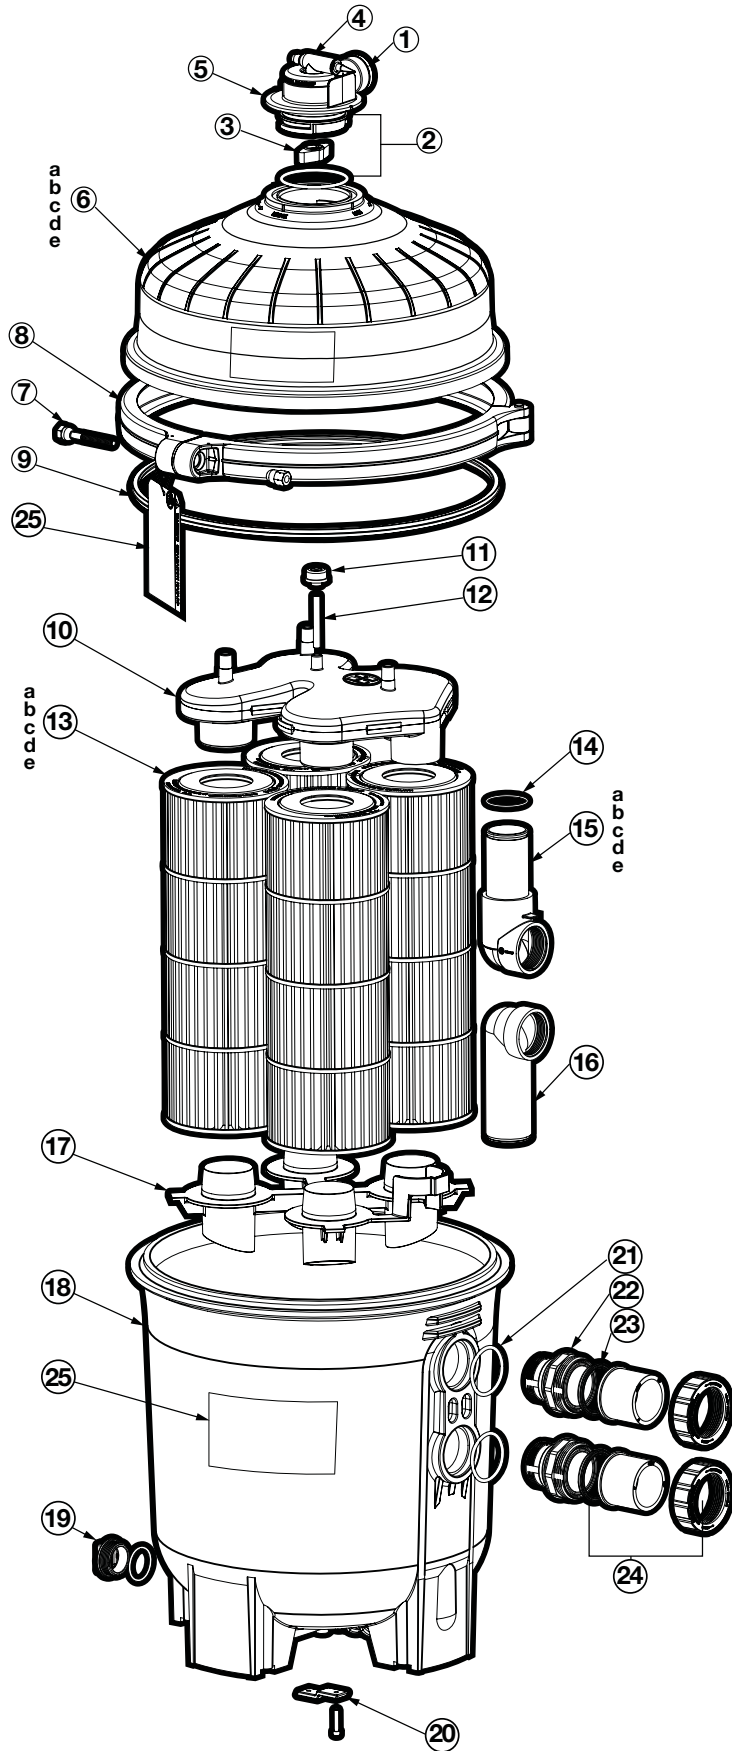

Swim Clear™

REPLACEMENT PARTS

Parts Diagram

Filters

Parts Listing

Ref. No.	Part No.	Description	Ctn. Qty.	No. Req'd
1	ECX2712B1	Pressure Gauge	1	1
2	DEX2420Z8A	O-Ring Kit (<i>Set of 2</i>)	1	1
3	CCX1000N	Air Relief Valve Nut	1	1
4	CCX1000V	Manual Air Relief with O-Ring	1	1
5	DX2420MAR2	Manual Air Relief Assembly	1	1
6a	DEX2420BTC	Upper Filter Body C2030	1	1
6b	DEX3620BTC	Upper Filter Body C3030	1	1
6c	DEX4820BTC	Upper Filter Body C4030	1	1
6d	DEX6020BTC	Upper Filter Body C5030	1	1
6e	DEX7220BTC	Upper Filter Body C7030	1	1
7	DEX2421J2	Clamp Bolt & Nut	1	1
8	DEX2421JKIT	Clamp System (Includes Clamp, Clamp Nut and Bolt, Hang Tag, Metal Reinforced Seal, and Labels)	1	1
9	DEX2422Z2	Metal Reinforced Seal	1	1
10	CX3030C	Top Manifold	1	1
11	CX3000J1	Air Relief Filter	1	1
12	CX2030Z3	Air Relief Tube	1	1
13a	CX481XRE	Cartridge Element C2030 (<i>4 required</i>)	1	4
13b	CX580XRE	Cartridge Element C3030 (<i>4 required</i>)	1	4
13c	CX880XRE	Cartridge Element C4030 (<i>4 required</i>)	1	4
13d	CX1280XRE	Cartridge Element C5030 (<i>4 required</i>)	1	4
13e	CX590XRE	Cartridge Element C7030 Series (<i>8 required</i>)	1	8
—	CX7020M	Mid plate Connector C7000 only	1	1
14	DEX2400Z5	O-Ring	1	1
15a	CX3030F1	Outlet Elbow with Pipe C2030	1	1
15b	CX3030F2	Outlet Elbow with Pipe C3030	1	1
15c	CX3030F3	Outlet Elbow with Pipe C4030	1	1
15d	CX3030F4	Outlet Elbow with Pipe C5030	1	1
15e	CX3030F5	Outlet Elbow with Pipe C7030	1	1
16	CX3020FB	Inlet Elbow	1	1
17	C3030D	Bottom Seal Plate	1	1
18	DEX2420ATC	Lower Filter Body	1	1
19	SP1022C	1 ½" Drain Plug with O-Ring	1	1
20	DEX2420DCKIT	Strap Kit (Optional)	1	1
21	SX220Z2	O-Ring	1	1
22	CX3035F	Bulkhead Fitting	1	1
23	SPX3200UG	Union Gasket (T-seal)	1	1
24	SPX3200UNKIT	Union Connection Kit (Includes Nut, Connector, Gasket)	1	1
25	DEX2420LA6PAK	Label Pack (Includes all Warning and Operation Label's Hang Tag, Wire Tie and Owner's Manual)	1	1