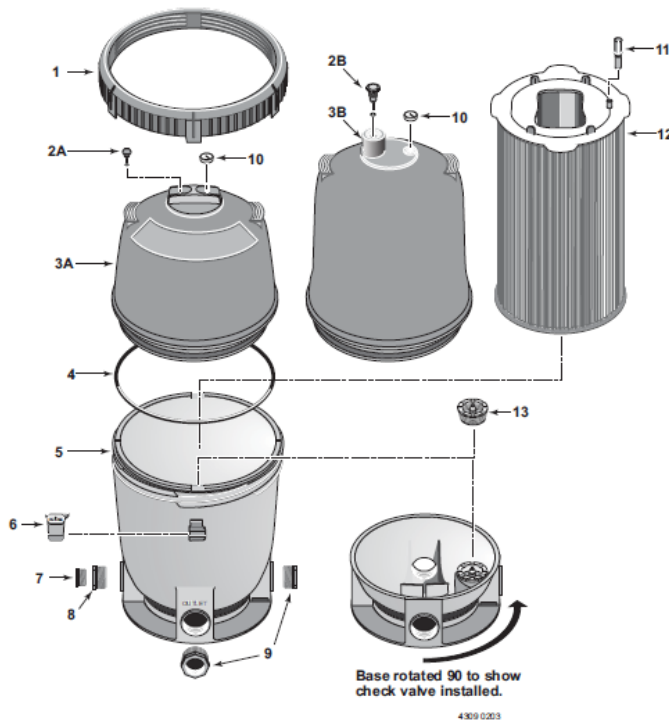

**Sta-Rite System 2 Series Filter Parts Diagram: PLM100, PLM125, PLM150, PLM175, PLM200, PLM300**

**REPAIR PARTS**

Key No.	Description	Qty.	Part Number
1	Posi-Lok™ ring*	1	27001-0054
2A	Air release valve assembly	1	25010-0200
2B	Air release valve assembly (PLM300)	1	24206-0103S
3A	Tank shell upper half*	1	27001-0020S
3B	Tank shell upper half (PLM300)*	1	27001-0030S
4	Tank O-ring	1	27001-0061S
5	Tank shell lower half	1	27001-0009S
6	Safety latch for ring	1	27001-0051
7	1-1/2" NPT plug w/O-ring***	1	27001-0022S
8	Adapter fitting***	1	24900-0510
9	2" x 1-1/2" Pipe reducer**	2	U78-820P
10	Pressure gauge***	1	15060-0000T
11	Air bleed assembly	1	24800-0121
12	Filter module (PLM100)	1	27002-0100S
12	Filter module (PLM125)	1	27002-0125S
12	Filter module (PLM150)	1	27002-0150S
12	Filter module (PLM175)	1	27002-0175S
12	Filter module (PLM200)	1	27002-0200S
12	Filter module (PLM300)	1	27002-0300S
13	Spring check valve**	1	27001-0130S
	• Accessory package	1	27001-0140
	• Decal, logo	1	27001-0041
	• Decal, warning	1	27001-0042
	• Decal, operating instr.	1	27002-0043
	• Decal, nameplate (PLM100)	1	27002-0042
	• Decal, nameplate (PLM125)	1	27002-0048
	• Decal, nameplate (PLM150)	1	27002-0045
	• Decal, nameplate (PLM175)	1	27002-0049
	• Decal, nameplate (PLM200)	1	27002-0050
	• Decal, nameplate (PLM300)	1	32155-4164
	• Decal, inlet***	1	32165-4010
	• Owner's manual	1	S338
	• Teflon tape***	1	U97-58
	• O-ring grease***	1	34725-0013

- Not illustrated.
- \* Includes all decals and labels.
- \*\* Optional equipment.
- \*\*\* Shipped in accessory package.