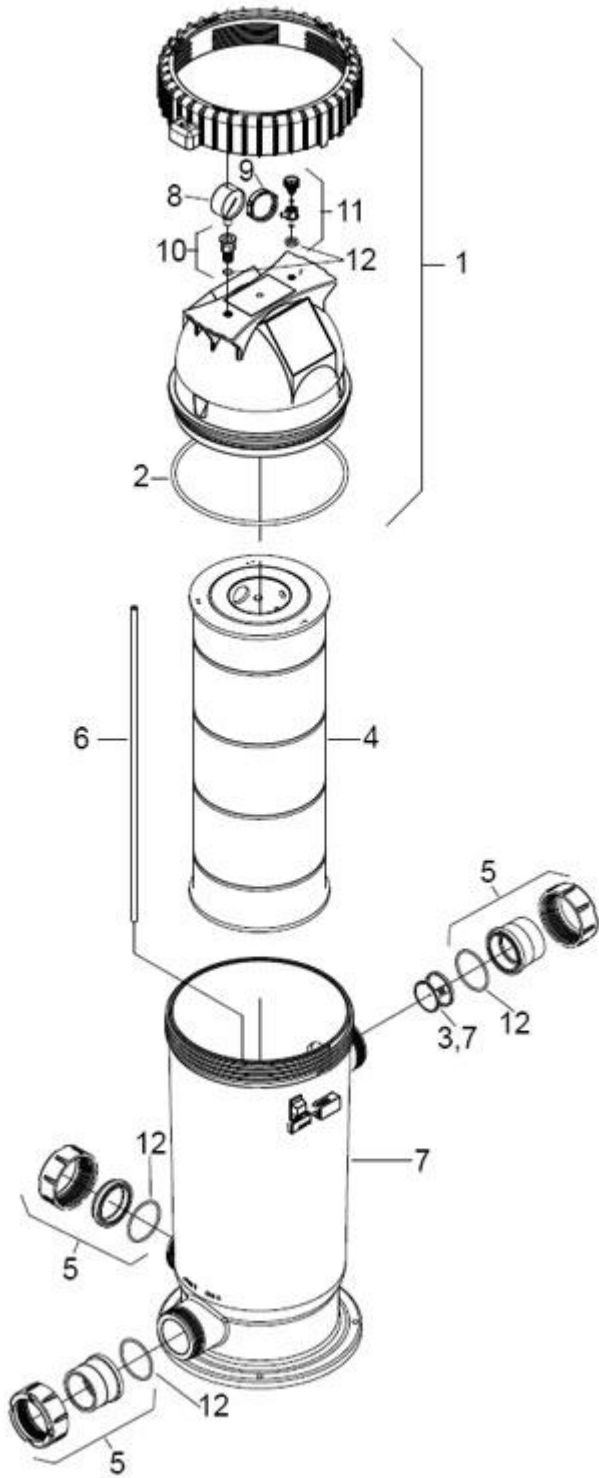

Jandy CS Filter Series Parts Diagram for models: CS100, CS150, CS200, and CS250

### Jandy CS Cartridge Filters

**Key**

<b>No.</b>	<b>Description</b>	<b>PartNo.</b>
1	Top Housing Assembly CS100, CS150	R0461900
1	Top Housing Assembly CS200, CS250	R0462000
2	O-Ring, Tank Top	R0462700
3	Inlet Diffuser with Locking Tab	R0462100
4	Cartridge Element, 100 Sq. Ft., CS100	R0462200
4	Cartridge Element, 100 Sq. Ft., CS100 (Unicel) C-8410	
4	Cartridge Element, 150 Sq. Ft., CS150	R0462300
4	Cartridge Element, 150 Sq. Ft., CS150 (Unicel) C-8414	
4	Cartridge Element, 200 Sq. Ft., CS200	R0462400
4	Cartridge Element, 200 Sq. Ft., CS200 (Unicel) C-8418	
4	Cartridge Element, 250 Sq. Ft., CS250	R0462500
4	Cartridge Element, 250 Sq. Ft., CS250 (Unicel) C-8425	
5	Tailpiece, Cap and Union Nut Set (Set of 3), 2" x 2 1/2"	R0461800
5	Tailpiece, Cap and Union Nut Set (Set of 3), 50mm	R0462600
6	Breather Tube, CS100, CS150	R0462801
6	Breather Tube, CS200, CS250	R0462802
7	Bottom Housing Assembly	R0462900
8	Pressure Gauge, 0-60 psi	R0556900
9	Clean/Dirty Snap Ring	R0468200
10	Pressure Gauge Adapter	R0557100
11	Air Release Valve	R0557200
12	O-Ring Set	R0466300
13	Universal Half Union (Set of 1)	R0522900
14	Drain Cap Assy	R0523000